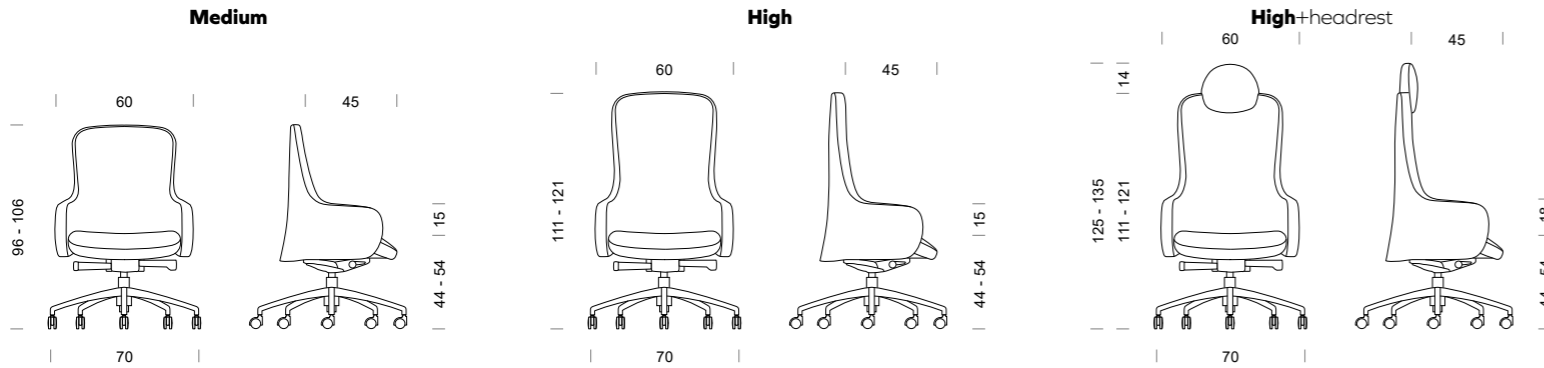

Ergonomic seat and sinuous lines, Giada features a majestic feel that makes it suitable for all kinds of corporate and working spaces. The polyurethane backrest is soft and substantial, while the mechanism used allows for a high level of personalisation, while it also guarantees a productivity and a good posture.

Girevole, imbottita.
Schienale medio o alto. Poggiatesta opzionale.

*Swivel, upholstered.
Medium or high backrest. Optional headrest.*

M

GIADA

M

GIADA

GIADA

SCHIENALE: Schienale in spugna schiumata a freddo con struttura portante in tubo tondo d'acciaio, Ø 16mm, rivestita in tessuto. (Opzione: poggiareni in poliamide integrato nello schienale).

BACKREST: Ø25mm shaped steel tube backrest, chromed finish (15µm), mesh upholstered or foam padded and upholstered. (Option: padded polyamide lumbar support).

DOSSIER: Dossier en mousse moulée à froids avec châssis en tube d'acier rond, Ø 16mm, tapissé. (Option: soutien lombaire intégré).